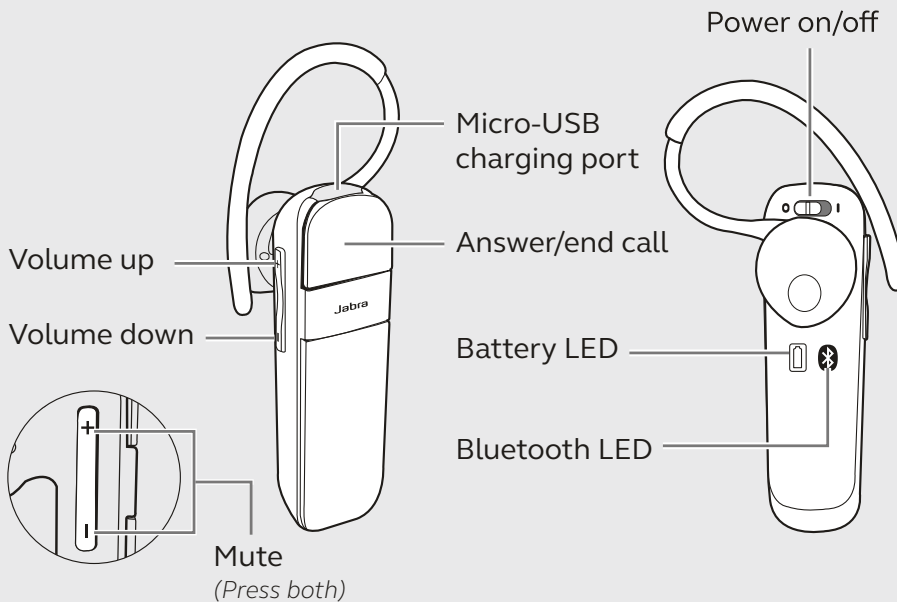

The Talk 15 SE gets the most out of your media, letting you wirelessly stream GPS directions, music and podcasts from your mobile phone.

Long lasting wireless calls

With up to 7 hours of calls and up to 14 days of standby time, make reliable Bluetooth wireless calls throughout the day on a single charge.

HOW TO PAIR

First time pairing

1. Slide the On/Off switch to On. The Bluetooth LED will flash blue.
2. Turn on Bluetooth on your smartphone and select the Jabra Talk 15 SE from the list of available devices.

HOW TO USE

Note: Fully charge the headset before first use.

| | FEATURES | BENEFITS |
|---------------|---|--|
| Audio | HD Voice* for high definition sound quality | Crystal clear call quality |
| Connectivity | Bluetooth® 5.0 | No audio dropouts or interruptions |
| | A2DP technology | Allows you to stream music, podcasts and GPS |
| | Multi-connect | Connects to 2 Bluetooth devices simultaneously |
| | Jabra Status LEDs | Shows connection status and battery status |
| Ease of use | Power nap up to 300 days | Enables battery saving mode |
| | Ultimate Comfort Eargels | All-day perfect fit |
| | 2 different sizes earhooks | Supports wearing on both right and left ear for improved comfort and fit |
| | Up to 7 hours of talk time | Stay connected longer |
| | Voice Guidance | Tells your battery and connection status |
| Compatibility | For compatibility information go to Jabra.com | |