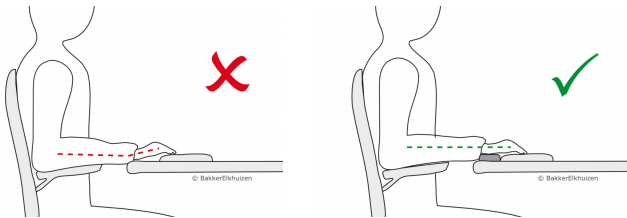

Trapezium Wrist Rest Compact

Unique design: Trapezium form follows the natural arm and wrist position

Hygienic: antibacterial technology

Comfortable: soft and firm cushioning gel supports wrists

Ergonomic: keeps your wrist in line with hand and arm

Size: 33cm wide is ideal for compact keyboard (also 49cm wide for full-size keyboards available)

Eco: recycled material

Research

A too soft wrist rest can result in fixation of the wrist, which in turn results in even greater muscle strain. Holding one's wrist at the right height is important, it must be kept as level as possible with the keyboard. This keeps the wrist posture most neutral.

Specifications

Dimensions:	330 x 13 x 80 mm (W x D x H)
Weight:	275 g
Product code:	BNETWRC

1

1. with compact keyboard
2. robust, yet comfortable

2

Health & Safety Regulations

When working with a keyboard and mouse it is important that the arm is sufficiently supported. This can be done by using a good armrest on the desk chair or a separate armrest. A armrest reduces muscle tension in one's arm and shoulder and promotes comfort. A wrist support helps to keep the wrist straight during typing and can be used to rest for a moment during one's work.