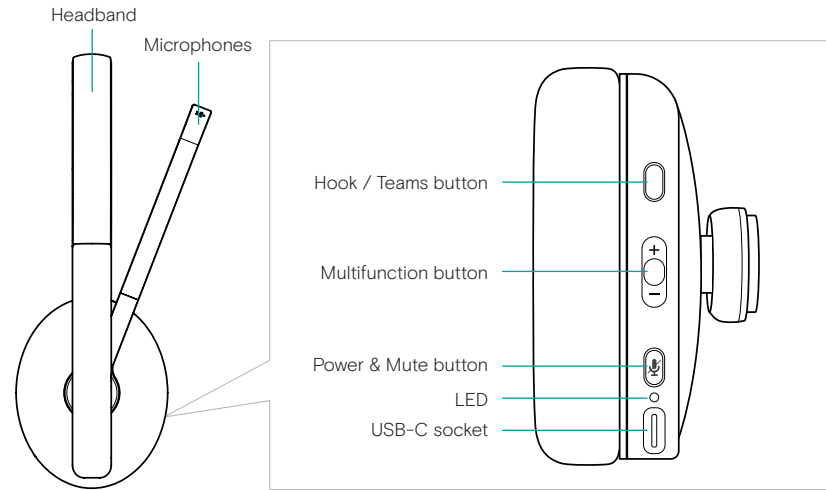

See more at eposaudio.com/adapt-200

What's in the Box

Carry Pouch

USB cable USB-C connector

ADAPT 260

BTD 800 USB dongle

Compliance Sheet

Quick Guide

Safety Guide

How to Use the ADAPT 200

Turning the headset on/off

Turns the headset on

Turns the headset off

Accept/hold and reject/end a call

Accept/hold a call

Accept a call