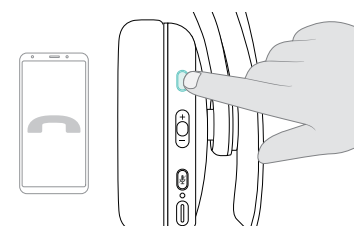

Reject/end a call